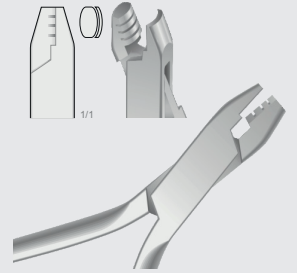

ORTODONCIA

40% DTO

~~147,50€~~
88,50€ + IVA

~~105,50€~~
63,30€ + IVA

~~93,75€~~
56,25€ + IVA

DP-73

~~103,75€~~
62,25€ + IVA

DP-79

~~137,50€~~
82,50€ + IVA

~~78,75€~~
47,25€ + IVA

~~81,25€~~
48,75€ + IVA

~~42€~~
25,20€ + IVA

~~83,76€~~
50,26€ + IVA

DP-25

~~94,38€~~
56,63€ + IVA

CAJA BÁSICA CURETAS DE SENOS

415€ + IVA

COMPUESTO POR:

- Caja para esterilizar y guardar instrumentos BS-59
- Separador para elefante para liberar la tensión de la membrana MC-2
- Separador para el suelo del seno MC-1
- Separador Mesio-distal 718-EN2
- Separador frontal para elevar la membrana o despegar en caso de existencias de septum EN-M3